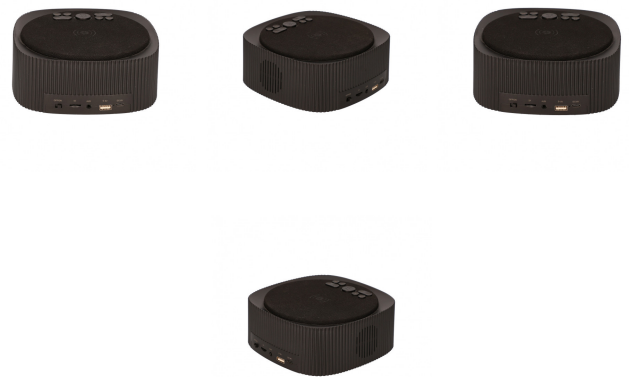

KSIX ALARM CLOCK 3 10W WIRELESS CHARGER WITH BLUETOOTH SPEAKER AND FM

DESCRIPCIÓN

The perfect accessory for your bedside table

Place the alarm clock on your bedside table and set the alarm, while you charge your smartphone. It also has FM radio and a bluetooth speaker...

ESPECIFICACIONES TÉCNICAS

Input connector	USB
Output connector 1	Type C
Color	Black
Use (car/home)	Home
Technology	Bluetooth
Maximum output power	7.5W-10W
Quantity of USB-A ports	1
Input parameters	5V/2A, 9V/2A
Output parameters	10W
Dimensions (mm)	160 x 160 x 63 mm
Weight g	845 g
Box content	Alarm Clock 3, USB - Type C cable
Quantity of Type C ports	1