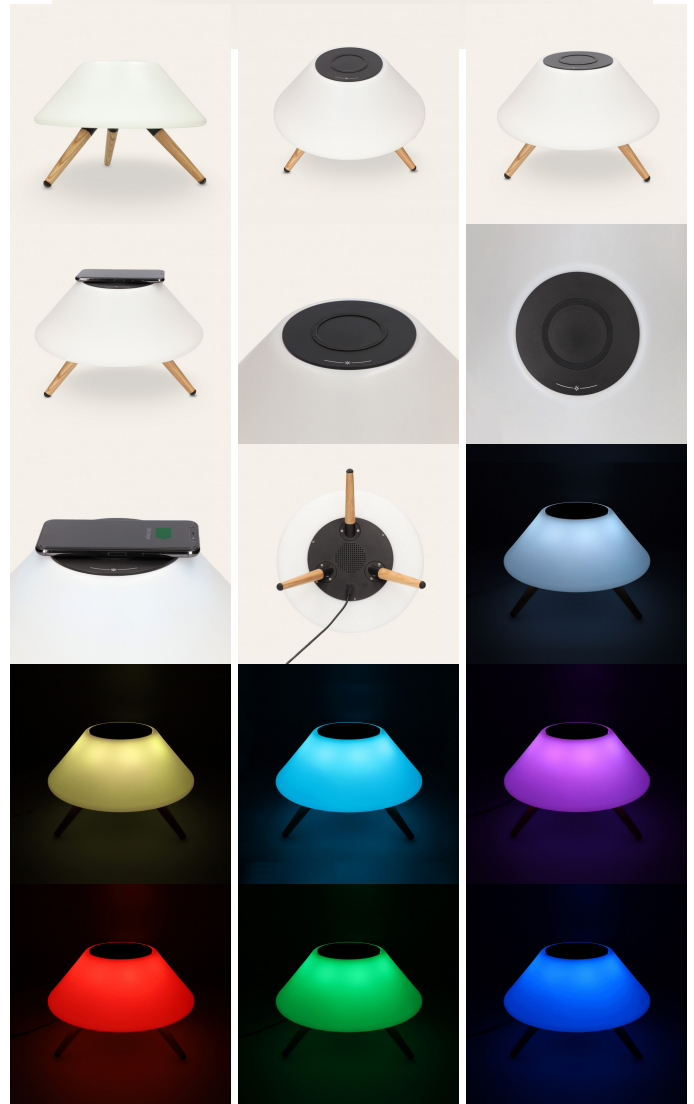

**OMNI LAMP KSIX WIRELESS CHARGER
BLUETOOTH SPEAKER**

DESCRIPTION

Omni Lamp is a complete Gadget with functions such as lamp with different ambient lights, Bluetooth speaker and wireless fast charging. An ideal complement for offices, desks at home or bedside tables. In addition, it is managed through a remote control.

Multicolored ambient light

7 colors to create the ambient you need. Cool and warm colors: red, green, violet, blue, pink, yellow and white. This lamp can create any kind of atmosphere.

Bluetooth speaker with TWS possibility

With 5W output, the lamp will make any room even more pleasant, by being also a powerful speaker. Thus, it will not only create a visual atmosphere, but also an acoustic one. Moreover, when purchasing 2 lamps, they can be linked to each other to perform the True Wireless Stereo (TWS) function.

Remote control

KSIX's Omni Lamp includes a remote control with which you can choose the tones of the light, the random mode, the different light intensities, turn on and off the Bluetooth function, control the music (Play, Pause, move to next or previous track, etc.) and its volume. All without having to approach the lamp.