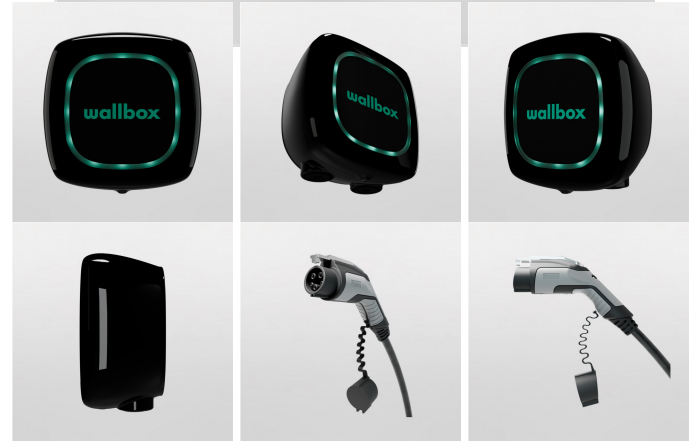

DESCRIPTION

Pulsar Plus offers the ideal balance between a small size and the powerful performance you need for smart charging at home, with a charging capacity of up to 22 kW. Connect Pulsar Plus to MyWallbox App through Wifi or Bluetooth to control your charging sessions.

Compatible with your EV

Pulsar Plus has up to 22 kW power, its connected through Wifi or Bluetooth and suitable for cables type 1 or type 2.

Compact

Designed to provide a minimalist yet powerful home charging station.

Intuitive

Simply plug and charge. The charger's LED light color indicates the charging status.

Connected

Control your charger with your smart devices via Bluetooth or Wifi.

Technical specifications

- Connector: Type 2
- Maximum current: 32 A, 5x10 mm² cable
- DC current leakage detector included: Yes
- User interface : myWallbox Portal, Wallbox App
- Overvoltage category : CAT III
- Storage temperature: -40°C to 70°C
- RCCB: Requires external RCCB
- Nominal frequency: 50 Hz / 60 Hz
- Degree of protection: IP54 / IK08
- Operating temperature: From -25 °C to 40 °C
- Input voltage: 110 / 230 V AC ± 10% (1P) / 400 V AC ± 10% (3P)
- Features Included: Power Sharing Smart
- Dimensions: 166x163x82mm
- Maximum Power: 7.4kW
- Recharge mode: Mode 3
- Charger status information: Halo RGB LED, Wallbox App, myWallbox Portal
- Cable length: 5m
- Color: black

TECHNICAL SPECIFICATIONS.

Color	Black
Power	22kW
Connector type	Type 2
Bluetooth	Yes
Power Sharing	Yes
Charger compatible	166x163x82mm
Water resistance	IP54
Cable length	

7 m	
Wifi	Yes
Impact resistance	IK08
OCP	No