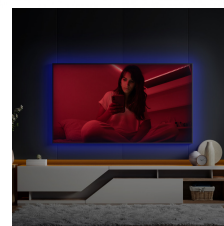

DESCRIPTION

Magic goes beyond the screen thanks to our KSIX TV led strips. Choose from 16 RGB colors and 4 dynamic color modes and create the perfect ambiance for watching your favorite shows and movies. Grab some popcorn and settle in!

Remote control

Getting up from the couch or bed to change the ambiance is a thing of the past. Thanks to their remote control, turning lights on and off, changing color, mode or intensity is a breeze.

Set them up any way you want

These lights couldn't be more versatile. Not only are they cuttable, but they also include extension cords and connectors so you can adapt them to any TV. In addition, thanks to its adhesive system, they fit perfectly to the surface of your device.

To your liking

The possibilities offered by these lights are enormous. They include 16 fixed colors and 4 color modes for the most immersive experience. In addition, the brightness of the lights is dimmable - there is no environment that can resist them!

Technical information

LED: 5050RGB

LEDs per meter: 30 pcs per meter

Output power: 5W/m

Working voltage: DC5V

Operating distance: 8-10m (without barriers)

Working temperature: -20 ±45°C

Illumination angle: 120°

Dimensions: 53 cm (per strip)

Lumens: 12-15 lm per LED

TECHNICAL SPECIFICATIONS.

Color	Multicolor
Degree of protection	IP44
Energy classification	B
Length	53 cm (per strip)