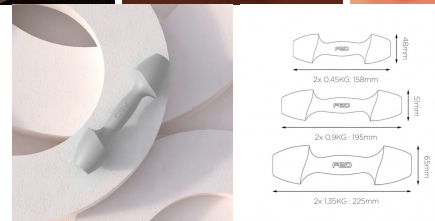

TECHNICAL SPECIFICATIONS.

Color	Grey
Weight	1,8kg