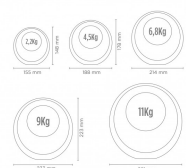

## TECHNICAL SPECIFICATIONS.

Color	Grey
Weight	4,5kg