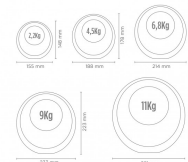

TECHNICAL SPECIFICATIONS.

Color	Grey
Weight	2,2kg

STRENGTHS