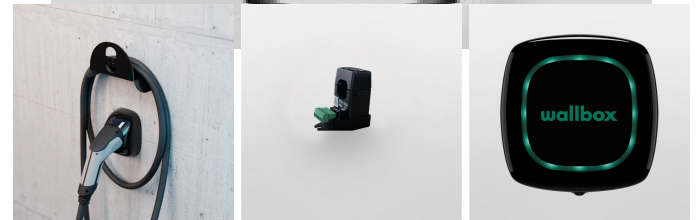

DESCRIPTION

The good things, if they are in kit, are always better! Wallbox kits are the best option to take home the best for each charger at the best price.

Pulsar Plus

Pulsar Plus has up to 22 kW power, its connected through Wifi or Bluetooth and suitable for cables type 1 or type 2.

Compact

Designed to provide a minimalist yet powerful home charging station.

Intuitive

Simply plug and charge. The chargers LED light color indicates the charging status.

Connected

Control your charger with your smart devices via Bluetooth or Wifi.

Charging cable holder

Wallbox charging cable holder compatible with Commander 2, Copper SB, Pulsar Plus and Pulsar chargers.

Power optimizer

With an energy meter you will be in control of your electricity bill. Combining your smart charger with an energy meter enables the Power Boost functionality.

TECHNICAL SPECIFICATIONS.

Color	White
Power	7.4kW
Connector type	Type 2
Bluetooth	Yes
Power Sharing	Yes
Cargador compatible	166x163x82mm
Water resistance	IP54
Cable length	5 m
Wifi	Yes
Impact resistance	IK08
OCCP	Yes