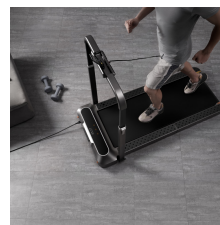

LED display for maximum visualization

Its LED display panel indicates speed, distance, training time and all session data at a glance. It is strategically positioned for optimal visibility. The parameters displayed can be chosen through the app.

Super quiet

This treadmill is equipped with the revolutionary brushless motor, which considerably reduces sound (less than 65 decibels). Its shock-absorbing layer allows you to train without anyone noticing.

100% foldable

The Walkingpad R2B is the perfect travel companion. Fold it up to take it with you and store it wherever you want: with its double folding system, it's as easy as can be. In addition, its compact size (0.2 m2 and 15cm wide when folded) allows it to be stored easily, without taking up too much space.

With tablet and smartphone holder

The treadmill is equipped with cell phone holder, safety lock, handrail, anti-slip side strip and treadmill adjustment hole.

Up to 3 hours of use per day

The Kingsmith treadmill will always keep up with you. Enjoy up to 3 hours of use per day or up to 21 hours per week and let nothing stand in your way - bring out your most avid runner!

Recommended use: Allow 10 minutes rest time for every 50 minutes of continuous use.

TECHNICAL SPECIFICATIONS.

Weight	36 kg
Dimensions	100 x 72 x 16.2 cm
Color	Black
Power	220V
APP	KS Fit
Shape	Ergonomic
Display	10,1" (1280 x 800 pixels resolution)