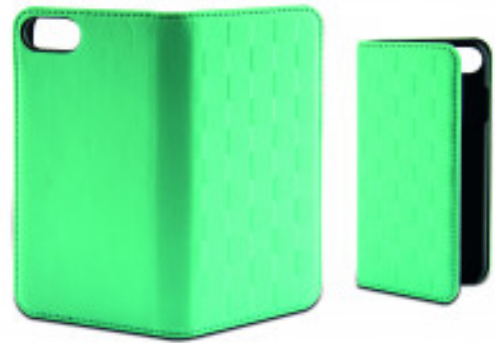

DESCRIPTION

The Soft Folio Case is lycra coated that provides a soft feeling when holding it. It has an inner polycarbonate cradle that adds additional safety to the device. KSIX is a brand from Atlantis Internacional. It has the largest collection of accessories designed to make the most of mobile devices. Each product is presented in modern and attractive packaging, which stands out on any shelf. It offers personalized customer services and complete after-sales service. Technical specifications KSIX Soft Folio Case Book aperture design Lycra coated case that provides soft touch and grip Soft interior with pocket for cards Easy to install and remove Access to camera, buttons and ports Material: Lycra coated Inner cradle material: polycarbonate Available in different colors

TECHNICAL SPECIFICATIONS.

Color	Blue
Material	Textile, polycarbonate
Rigidity	Semi-rigid
Brand compatibility	Apple

STRENGTHS