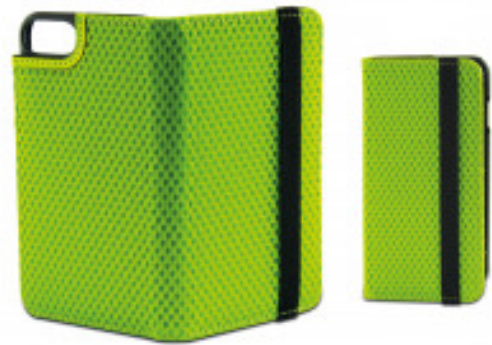

DESCRIPTION

The Sport Folio Case it's mesh fabric coated and improves the grip. It has an inner polycarbonate cradle that adds additional safety and an elastic band to securely close it. Technical specifications
KSIX Sport Folio Case Book aperture design Mesh fabric coated for a comfortable grip Elastic band to securely close the cover Soft interior with pocket for cards Easy to install and remove Access to camera, buttons and ports Material: Mesh fabric Inner cradle material: polycarbonate Available in different colors

TECHNICAL SPECIFICATIONS.

| | |
|---------------------|------------------------|
| Color | Green |
| Material | Textile, polycarbonate |
| Rigidity | Semi-rigid |
| Brand compatibility | Apple |

STRENGTHS