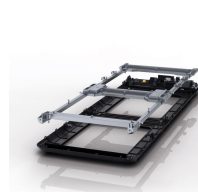

Make the most of its app

Download the KS Fit app available for iOS and Android, and synchronize it with the treadmill via Bluetooth to manually regulate the speed and have a more thorough control over the training you perform with the treadmill. You can check the distance traveled, steps taken, calories burned and much more. You are in control!

Ultra silent

The built-in treadmill motor is ultra silent (65 dB), which will allow you to exercise both day and night without having to worry about disturbing the rest of residents of your house or your neighbors. A good solution for those who want to exercise whenever they wish.

Train smoothly and comfortably

The treadmill is shock absorbing, abrasion resistant and antistatic. All this will allow you to exercise smoothly and comfortably, so that you do not suffer knee or foot pain, thus avoiding any type of injury. A treadmill that supports up to 100 kg of weight and is ideal for practicing sport while doing any other activity from an elevating desk.

TECHNICAL SPECIFICATIONS.