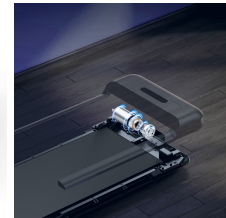

Make the most of its app

Download the KS Fit app available for iOS and Android, and synchronize it with the treadmill via Bluetooth to manually regulate the speed and have a more thorough control over the training you perform with the treadmill. You can check the distance traveled, steps taken, calories burned and much more. You are in control!

Ultra silent

The built-in treadmill motor is ultra silent (65 dB), which will allow you to exercise both day and night without having to worry about disturbing the rest of residents of your house or your neighbors. A good solution for those who want to exercise whenever they wish.

Train smoothly and comfortably

The treadmill is shock absorbing, abrasion resistant and antistatic. All this will allow you to exercise smoothly and comfortably, so that you do not suffer knee or foot pain, thus avoiding any type of injury. A treadmill that supports up to 100 kg of weight and is ideal for practicing sport while doing any other activity from an elevating desk.

TECHNICAL SPECIFICATIONS.