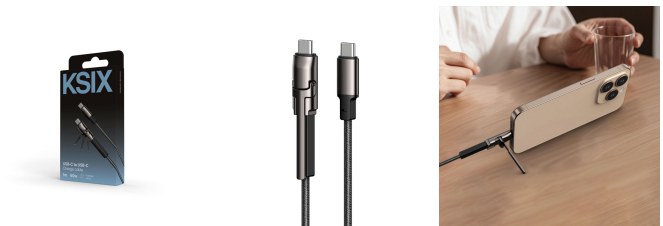

Enjoy while you charge

The KSIX USB-C to USB-C cable comes with a built-in foldable magnetic stand, perfect for propping up your phone on any surface. Whether you're streaming a show, watching a movie, or taking a video call, do it comfortably while charging. When you're done, the stand folds neatly into the cable, staying securely in place thanks to its magnetic design.

Built to last

Braided, soft, and reinforced—this cable combines style and durability. It's flexible, tangle-free, and tough enough to handle the daily grind or long workdays. A reliable accessory that keeps up with your pace and looks great doing it.

Power Delivery compatible

Give your devices the fast and smart charge they deserve. Thanks to Power Delivery compatibility, this cable optimizes energy for efficient charging of lightweight laptops, smartphones, and tablets. It's not just fast charging—it's better charging.

Fast Charging, faster data

¿In a rush? The USB-C to USB-C cable delivers 60W of power for ultra-fast charging and transfers data at speeds of up to 480 Mbps. Perfect for syncing files, photos, music, or anything else in no time flat.

One cable, endless possibilities

Lightweight laptops, smartphones, earphones, tablets—if it has a USB-C port, this cable has you covered. Designed to meet today's market standards, the KSIX cable is your universal solution with style, power, and versatility.

TECHNICAL SPECIFICATIONS.

Color	Black
Compatibility	Power Delivery
Material	Braided textile fiber
Maximum output power	3.25A
Output connector 1	USB-C
Use