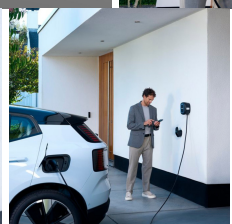

Fast and powerful charging

Suitable for any electric or hybrid vehicle, with charging capacity up to 22 kW.

Durability

With IP55 and IK10 protection ratings, Pulsar Max is water- and dust-resistant, ensuring safe installation indoors or outdoors. It also features a premium matte scratch-resistant finish.

Compact

Lightweight and small-sized charger.

Easy installation

Wall-mounted and easy to install, with integrated PEN protection. You won't need to search for compatible accessories.

Increased safety

The Pulsar Max kit is even safer. It's crucial when charging at power levels up to 22 kW.

Built-in intelligence

No internet connection in your garage or car park? No problem. Pulsar Max features Bluetooth, so you can charge the car even without WiFi.

Save money and energy

Avoid peak rates and charge smarter by scheduling sessions through the myWallbox app.

Solar charging compatible

The Pulsar Max kit is ready for solar-powered charging.

Optimise your Wallbox experience

You can monitor real-time consumption and adjust charging power based on your rate plan with the smart Power Boost feature. This way you will avoid overloads or extra costs. The kit includes a power meter for more accurate charging based on the energy expended in each session.

TECHNICAL INFORMATION

- Connector: Type 2
- Maximum Current: 32 A, up to 13 mm² cable
- DC Leakage Detector Included: Yes