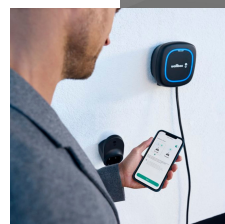

Fast and powerful charging

Suitable for any electric or hybrid vehicle, with charging capacity up to 22 kW.

Durability

With IP55 and IK10 protection ratings, Pulsar Max is water- and dust-resistant, ensuring safe installation indoors or outdoors. It also features a premium matte scratch-resistant finish.

Compact

Lightweight and small-sized charger.

Easy installation

Wall-mounted and easy to install, with integrated PEN protection. You won't need to search for compatible accessories.

Increased safety

The Pulsar Max kit is even safer. It's crucial when charging at power levels up to 22 kW.

Built-in intelligence

No internet connection in your garage or car park? No problem. Pulsar Max features Bluetooth, so you can charge the car even without WiFi.

Save money and energy

Avoid peak rates and charge smarter by scheduling sessions through the myWallbox app.

Solar charging compatible

The Pulsar Max kit is ready for solar-powered charging.

Optimise your Wallbox experience

You can monitor real-time consumption and adjust charging power based on your rate plan with the smart Power Boost feature. This way you will avoid overloads or extra costs. The kit includes a power meter for more accurate charging based on the energy expended in each session.

TECHNICAL INFORMATION

- Connector: Type 2
- Maximum Current: 32 A, up to 13 mm² cable
- DC Leakage Detector Included: Yes