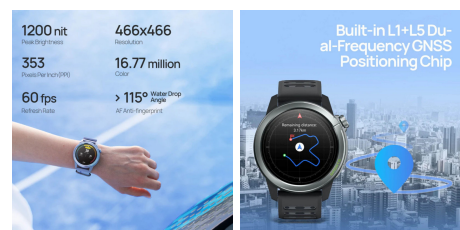

Health tracking at your wrist

Track your heart rate, blood oxygen levels, stress, and sleep quality. Includes move reminders and breathing exercises to support your daily wellbeing.

AMOLED display and lightweight design

The 1.32" AMOLED touchscreen delivers clear visuals, even under direct sunlight. The watch body is lightweight yet durable, built to stay comfortable all day and night.

Battery life that matches your pace

Enjoy up to 20 days of use on a single charge. With an efficient battery and optimized operating system, you can focus on moving, not charging.

Product dimensions

- **Case:** Approx. 47 mm diameter. Material: fiber-reinforced polymer + stainless steel.
- **Display:** 1.3" AMOLED, crisp resolution, reinforced glass material.
- **Strap:** Liquid silicone, adjustable length, compatible with 22 mm universal straps.

If used in seawater or swimming pools (fresh or saltwater), it is recommended to rinse the watch with fresh water afterward, due to the corrosive effects of chlorine or salt. If the watch has an auto-drain function, it is also recommended to use it after rinsing.