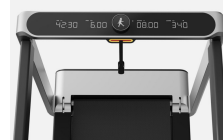

Kingsmith WalkingPad X214 folding treadmill, 14 km/h, 1.25 HP brushless moto, black

Track your progress with a simplified display

Intuitive and easy SpeedDial

Patented Quick-Release Side Handles

DESCRIPTION

The WalkingPad X214 is a foldable treadmill designed for efficient home training without taking up unnecessary space. It features a 1.25 HP brushless motor for quieter and long-lasting performance, an adjustable speed range from 1 to 14 km/h, and a spacious 47 x 18 inch running surface that ensures stability and comfort. Its adjustable handrail improves ergonomics, supports up to 110 kg, and comes fully assembled, ready to use straight out of the box.

Adjustable speed and wide running surface

Its speed range from 1 to 14 km/h adapts to different activity levels, from gentle walking to running sessions. The 47 x 18 inch running belt provides a wide surface for a natural and stable stride, reducing the risk of slips and improving comfort during exercise.

Stable and Durable
Aluminium Frame

110kg

Supports up to

Four-Layer Shock
Absorption System

TECHNICAL SPECIFICATIONS.

Dimensions	22,5 x 71,1 x 101,7 cm
Color	Black
Power	220-240V
Power	1.25 HP Brushless motor
APP	KS Fit
Shape	Premium
Display	LED
Maximum weight supported	110 kg