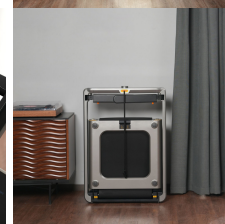

Kingsmith WalkingPad X214 folding treadmill, 14 km/h, 1.25 HP brushless moto, black

Revolutionary Vertical Fold

Track your progress with a simplified display

Intuitive and easy SpeedDial

Patented Quick-Release Side Handles

DESCRIPTION

The WalkingPad X214 is a foldable treadmill designed for efficient home training without taking up unnecessary space. It features a 1.25 HP brushless motor for quieter and long-lasting performance, an adjustable speed range from 1 to 14 km/h, and a spacious 47 x 18 inch running surface that ensures stability and comfort. Its adjustable handrail improves ergonomics, supports up to 110 kg, and comes fully assembled, ready to use straight out of the box.

Stable and Durable
Aluminium Frame

110kg
Supports up to

Four-Layer Shock
Absorption System

TECHNICAL SPECIFICATIONS.

Dimensions	22,5 x 71,1 x 101,7 cm
Color	Black
Power	220-240V
Power	1.25HP Brushless motor
APP	KS Fit
Shape	Premium
Display	LED
Maximum weight supported	110 kg