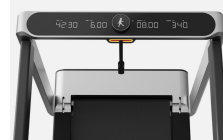

Kingsmith WalkingPad X214 folding treadmill, 14 km/h, 1.25 HP brushless moto, black

Revolutionary Vertical Fold

Track your progress with a simplified display

Intuitive and easy SpeedDial

Patented Quick-Release Side Handles

DESCRIPTION

The WalkingPad X214 is a foldable treadmill designed for efficient home training without taking up unnecessary space. It features a 1.25 HP brushless motor for quieter and long-lasting performance, an adjustable speed range from 1 to 14 km/h, and a spacious 47 x 18 inch running surface that ensures stability and comfort. Its adjustable handrail improves ergonomics, supports up to 110 kg, and comes fully assembled, ready to use straight out of the box.

Adjustable speed and wide running surface

Its speed range from 1 to 14 km/h adapts to different activity levels, from gentle walking to running sessions. The 47 x 18 inch running belt provides a wide surface for a natural and stable stride, reducing the risk of slips and improving comfort during exercise.

Stable and Durable
Aluminium Frame

110kg
Supports up to

Four-Layer Shock
Absorption System

TECHNICAL SPECIFICATIONS.

Dimensions	22,5 x 71,1 x 101,7 cm
Color	Black
Power	220-240V
Power	1.25HP Brushless motor
APP	KS Fit
Shape	Premium
Display	LED
Maximum weight supported	110 kg