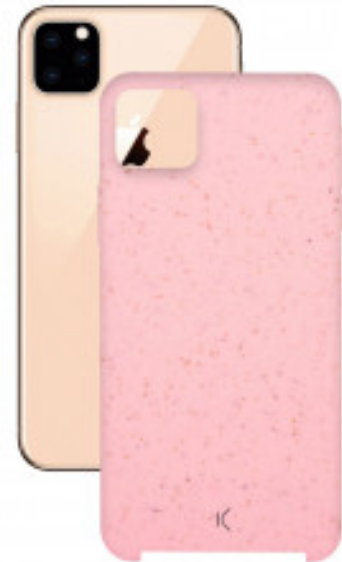

DESCRIPTION

Ultra soft touch The Soft Silicone case has a unique finishing, with a semi-rigid structure and an ultra-soft touch. It keeps the smartphone free of fingerprints and accidental scratches. It's also very easy to clean. Ultra-soft touch It's exterior finishing is ultra-soft and gives an impressive sense of touch. It's interior is covered in microfiber, to add an extra protection to the smartphone. Semi-rigid case It has a semi-rigid structure and it protrudes enough to keep the back camera lens protected. Anti-fingerprints and easy to clean Its finishing is anti-fingerprints. In case it gets stained, it's very easy to clean. Main features Ultra-soft finishing that gives an impressive sense of touch Interior covered with microfiber to ensure an extra protection of the smartphone's finishing Semi-rigid structure Anti-fingerprints and easy to clean Technical information Semi-rigid case High resistance to scratches Anti-fingerprints Easy to clean Material: Silicone

TECHNICAL SPECIFICATIONS.

Color	Pink
Material	Silicone
Rigidity	Semi-rigid
Brand compatibility	Apple

STRENGTHS

KSIX REF. B0945COR16 EAN: 8427542980782

Recommended retail price: €4.99