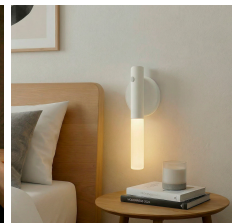

DESCRIPTION

KSIX Sense Stick is a sensor light designed to bring comfort, visibility and practicality to bedrooms, entrances, hallways and other passage areas in the home. It switches on only when needed, provides soft, directed lighting for everyday use and helps you move around at night more safely without turning on the main lights. Slim, discreet and USB-C rechargeable, it installs easily on smooth surfaces thanks to its magnetic adhesive base and can also be used as a portable light whenever you need it.

Automatic light for every moment

Sense Stick turns on automatically when it detects movement, providing practical light exactly where you need it most. It is ideal for bedrooms, entrances and hallways, especially in narrow or vertical spaces where a focused light makes all the difference. At night, it helps you move around more calmly without switching on the main light, and when needed, you can remove it from its magnetic base and use it as a portable light. Comfortable, discreet and always ready to support you in those moments when a little light changes everything.

Vertical design made to fit easily

Its slim, vertical design blends discreetly into different areas of the home and is perfect for adding light without taking up space. The compact bar format with magnetic base allows you to use it as a fixed light or remove it easily when you want to take it with you. It installs on smooth surfaces using a magnetic adhesive base, with no tools required. The light then attaches to the base with a quick and easy gesture.