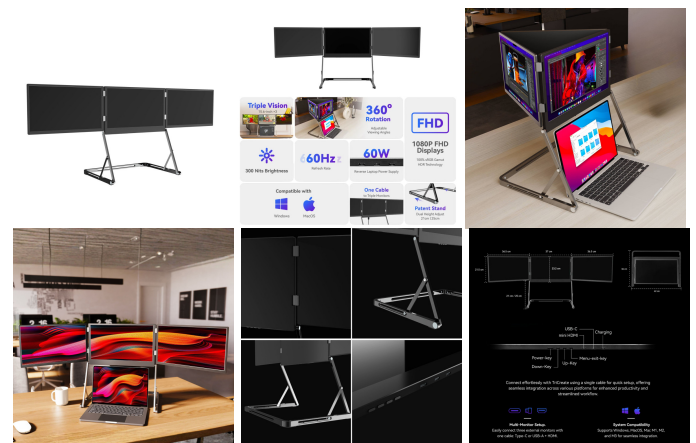

DESCRIPTION

Transform your laptop into a complete workstation with a triple display designed to give you more space, more order and greater comfort while you work. Its three 15.6" panels expand your visual area so you can manage several tasks at once, compare documents, follow video calls, review data or create content without relying on a fixed monitor. A portable solution that lets you take desktop-level productivity with you.

Foldable and portable design

Its foldable structure lets you adjust the position of the screens and adapt them to each workspace. Set it up at home, take it to the office or use it while travelling to create a multi-screen setup in just a few seconds. When you are done, it folds away easily for more convenient storage and transport.

Simple control from the device

Adjust brightness quickly using the integrated buttons and adapt the screen to the ambient light or the type of content you are using. Its design is made to keep the experience practical from the very first use, with a clear, comfortable setup built for everyday working.

Compatible and ready for your pace

Compatible with Windows, Mac and Linux, it fits easily into different work environments. It also includes 2 x 2 W integrated speakers, a metal structure and power through a 65 W PD adaptor, combining productivity, portability and a more complete user experience in one device.