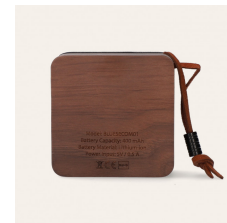

Eco Speak is much more than just a wireless portable speaker. It not only plays up to 4 hours of music wherever and whenever you want, but it's also made of wood and it's more respectful with the environment.

Made of wood

The Eco Speak wireless speaker is 50% wood, a natural and biodegradable material.

Up to 4 hours of music

With its 400 mAh battery, Eco Speak plays up to 4 hours of music. Thanks to its portable size and the included strap, you will be able to enjoy your favorite music whenever and wherever you want.

True Wireless Stereo function

With the True Wireless Stereo mode you will be able to connect a second Eco Speak to create a stereo ecosystem made up of two channels: left and right. Enjoy your music with twice the power.

Plastic-free packaging

The packaging that contains the Eco Speak is recyclable and 100% plastic-free.

We collaborate with Bosquia

Forests are the biggest weather regulators and balancers: they boost rains, generate oxygen, clean the atmosphere and are essential for life. Because we understand how important trees are to our planet, we collaborate with Bosquia in the creation of a forest made up by 80 native trees in Huelva, Spain.

Main features

- 50% made of wood.
- Up to 4 hours of music.
- True Wireless Stereo function.
- Recyclable and plastic-free packaging.

Technical specifications

- Power: 3.5W.
- Connectivity Bluetooth 4.2.
- Bluetooth profiles: A2DP, AVRCP, HFP.